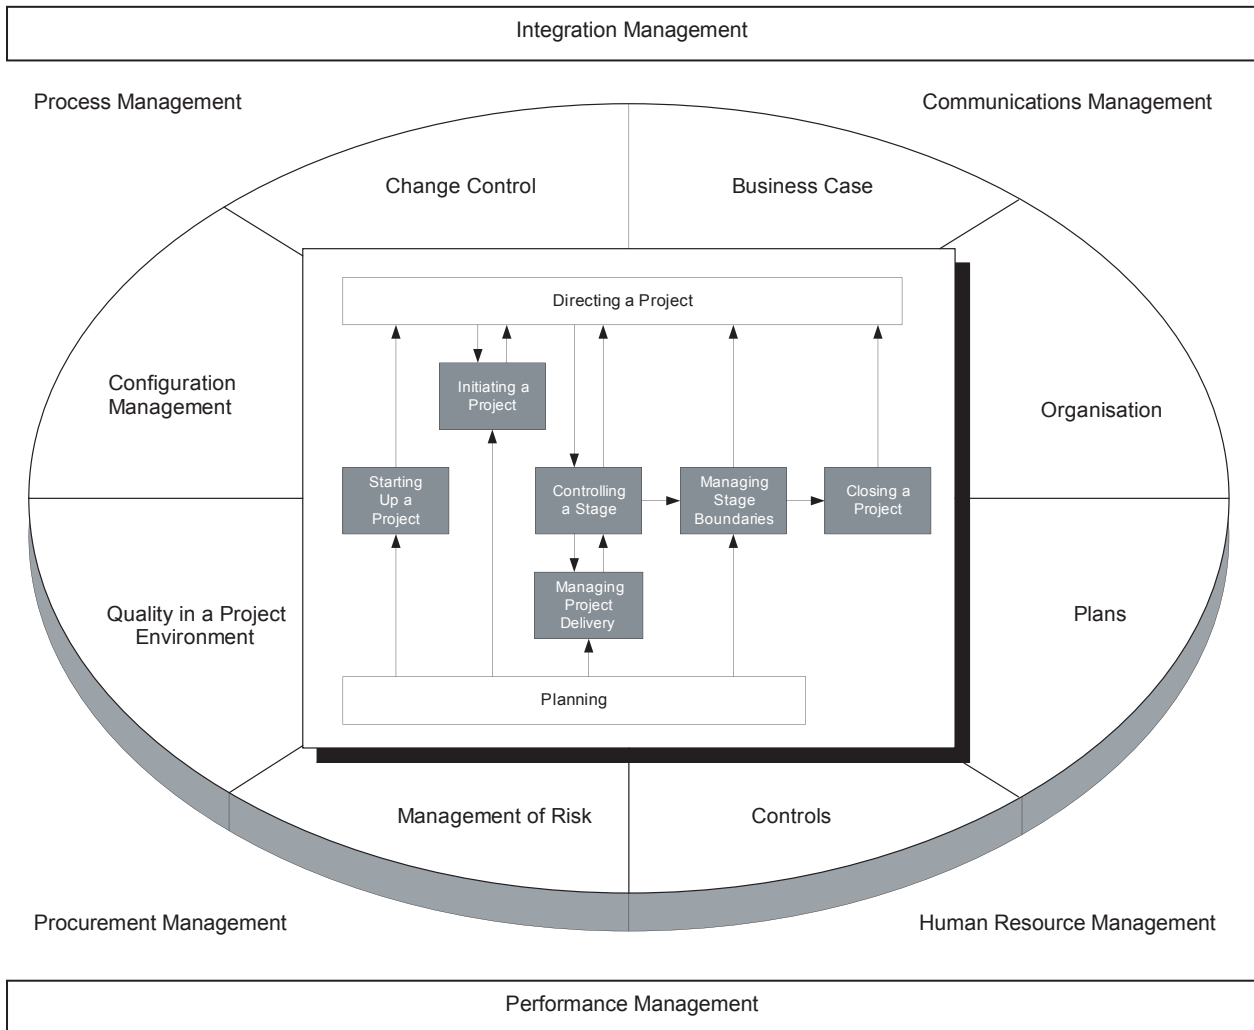

Sample Project Process

This diagram is an actual example of a suite of project management processes (including a number of core PRINCE2 components) specifically designed and deployed for a complex public sector project requiring the integration of the work of the public sector client and 6 major private sector supplier companies.